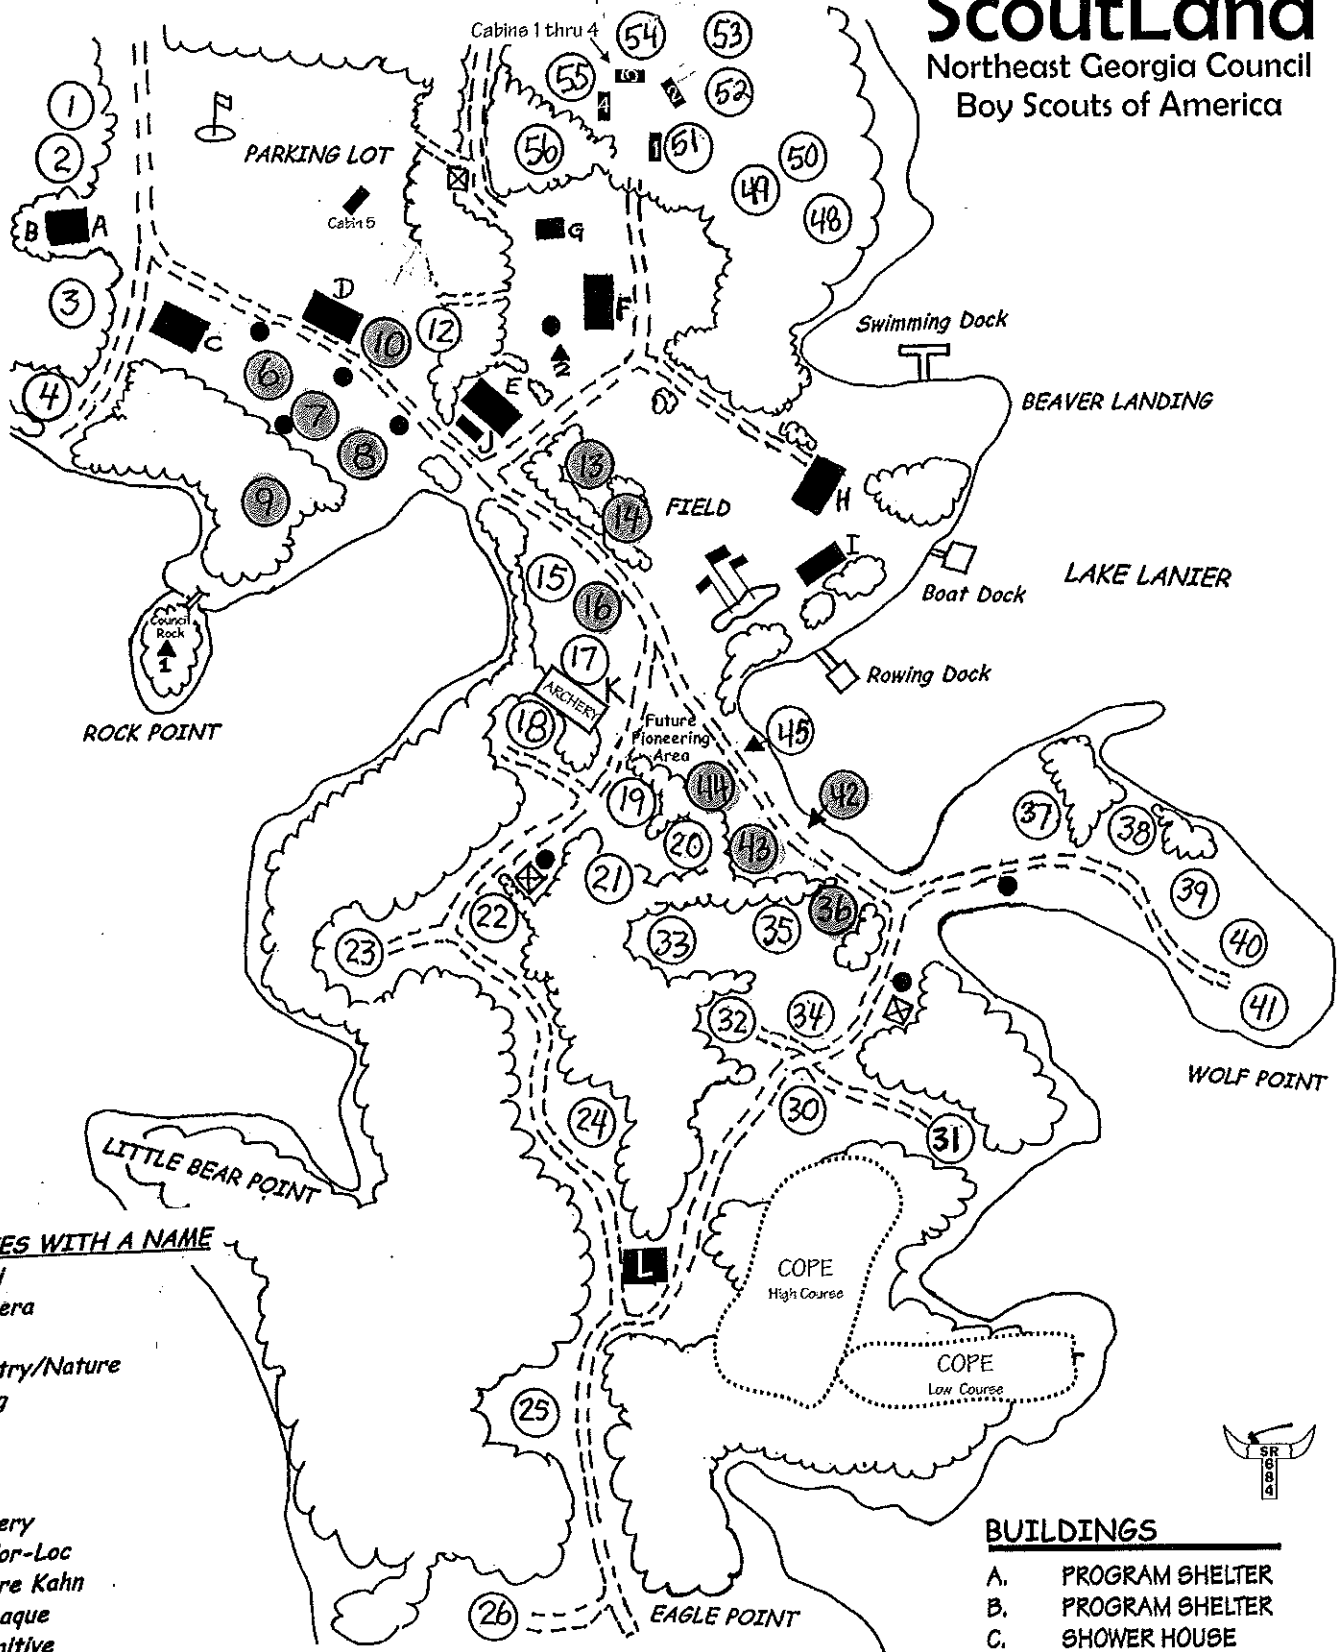

# ScoutLand

Northeast Georgia Council  
Boy Scouts of America

### CAMPSITES WITH A NAME

- 1. Mowgli
- 2. Bagheera
- 3. Baloo
- 4. Forestry/Nature
- 5. Kipling
- 6. King
- 7. Chil
- 8. Huey
- 9. Archery
- 10. Bandor-Loc
- 14. Shere Kahn
- 16. Tabaque
- 26. Primitive
- 56 Staff

### LEGEND

- LATRINE
- WATER
- CAMPSITE
- SPECIAL CAMPFIRE

### BUILDINGS

- A. PROGRAM SHELTER
- B. PROGRAM SHELTER
- C. SHOWER HOUSE
- D. ADMIN / FIRST AID
- E. CLEVELAND HALL
- F. THE BIG HOUSE
- G. SHOWER HOUSE
- H. BOAT HOUSE
- I. BOATING SHELTER
- J. TRADING POST
- K. ARCHERY
- L. COPE Shelter